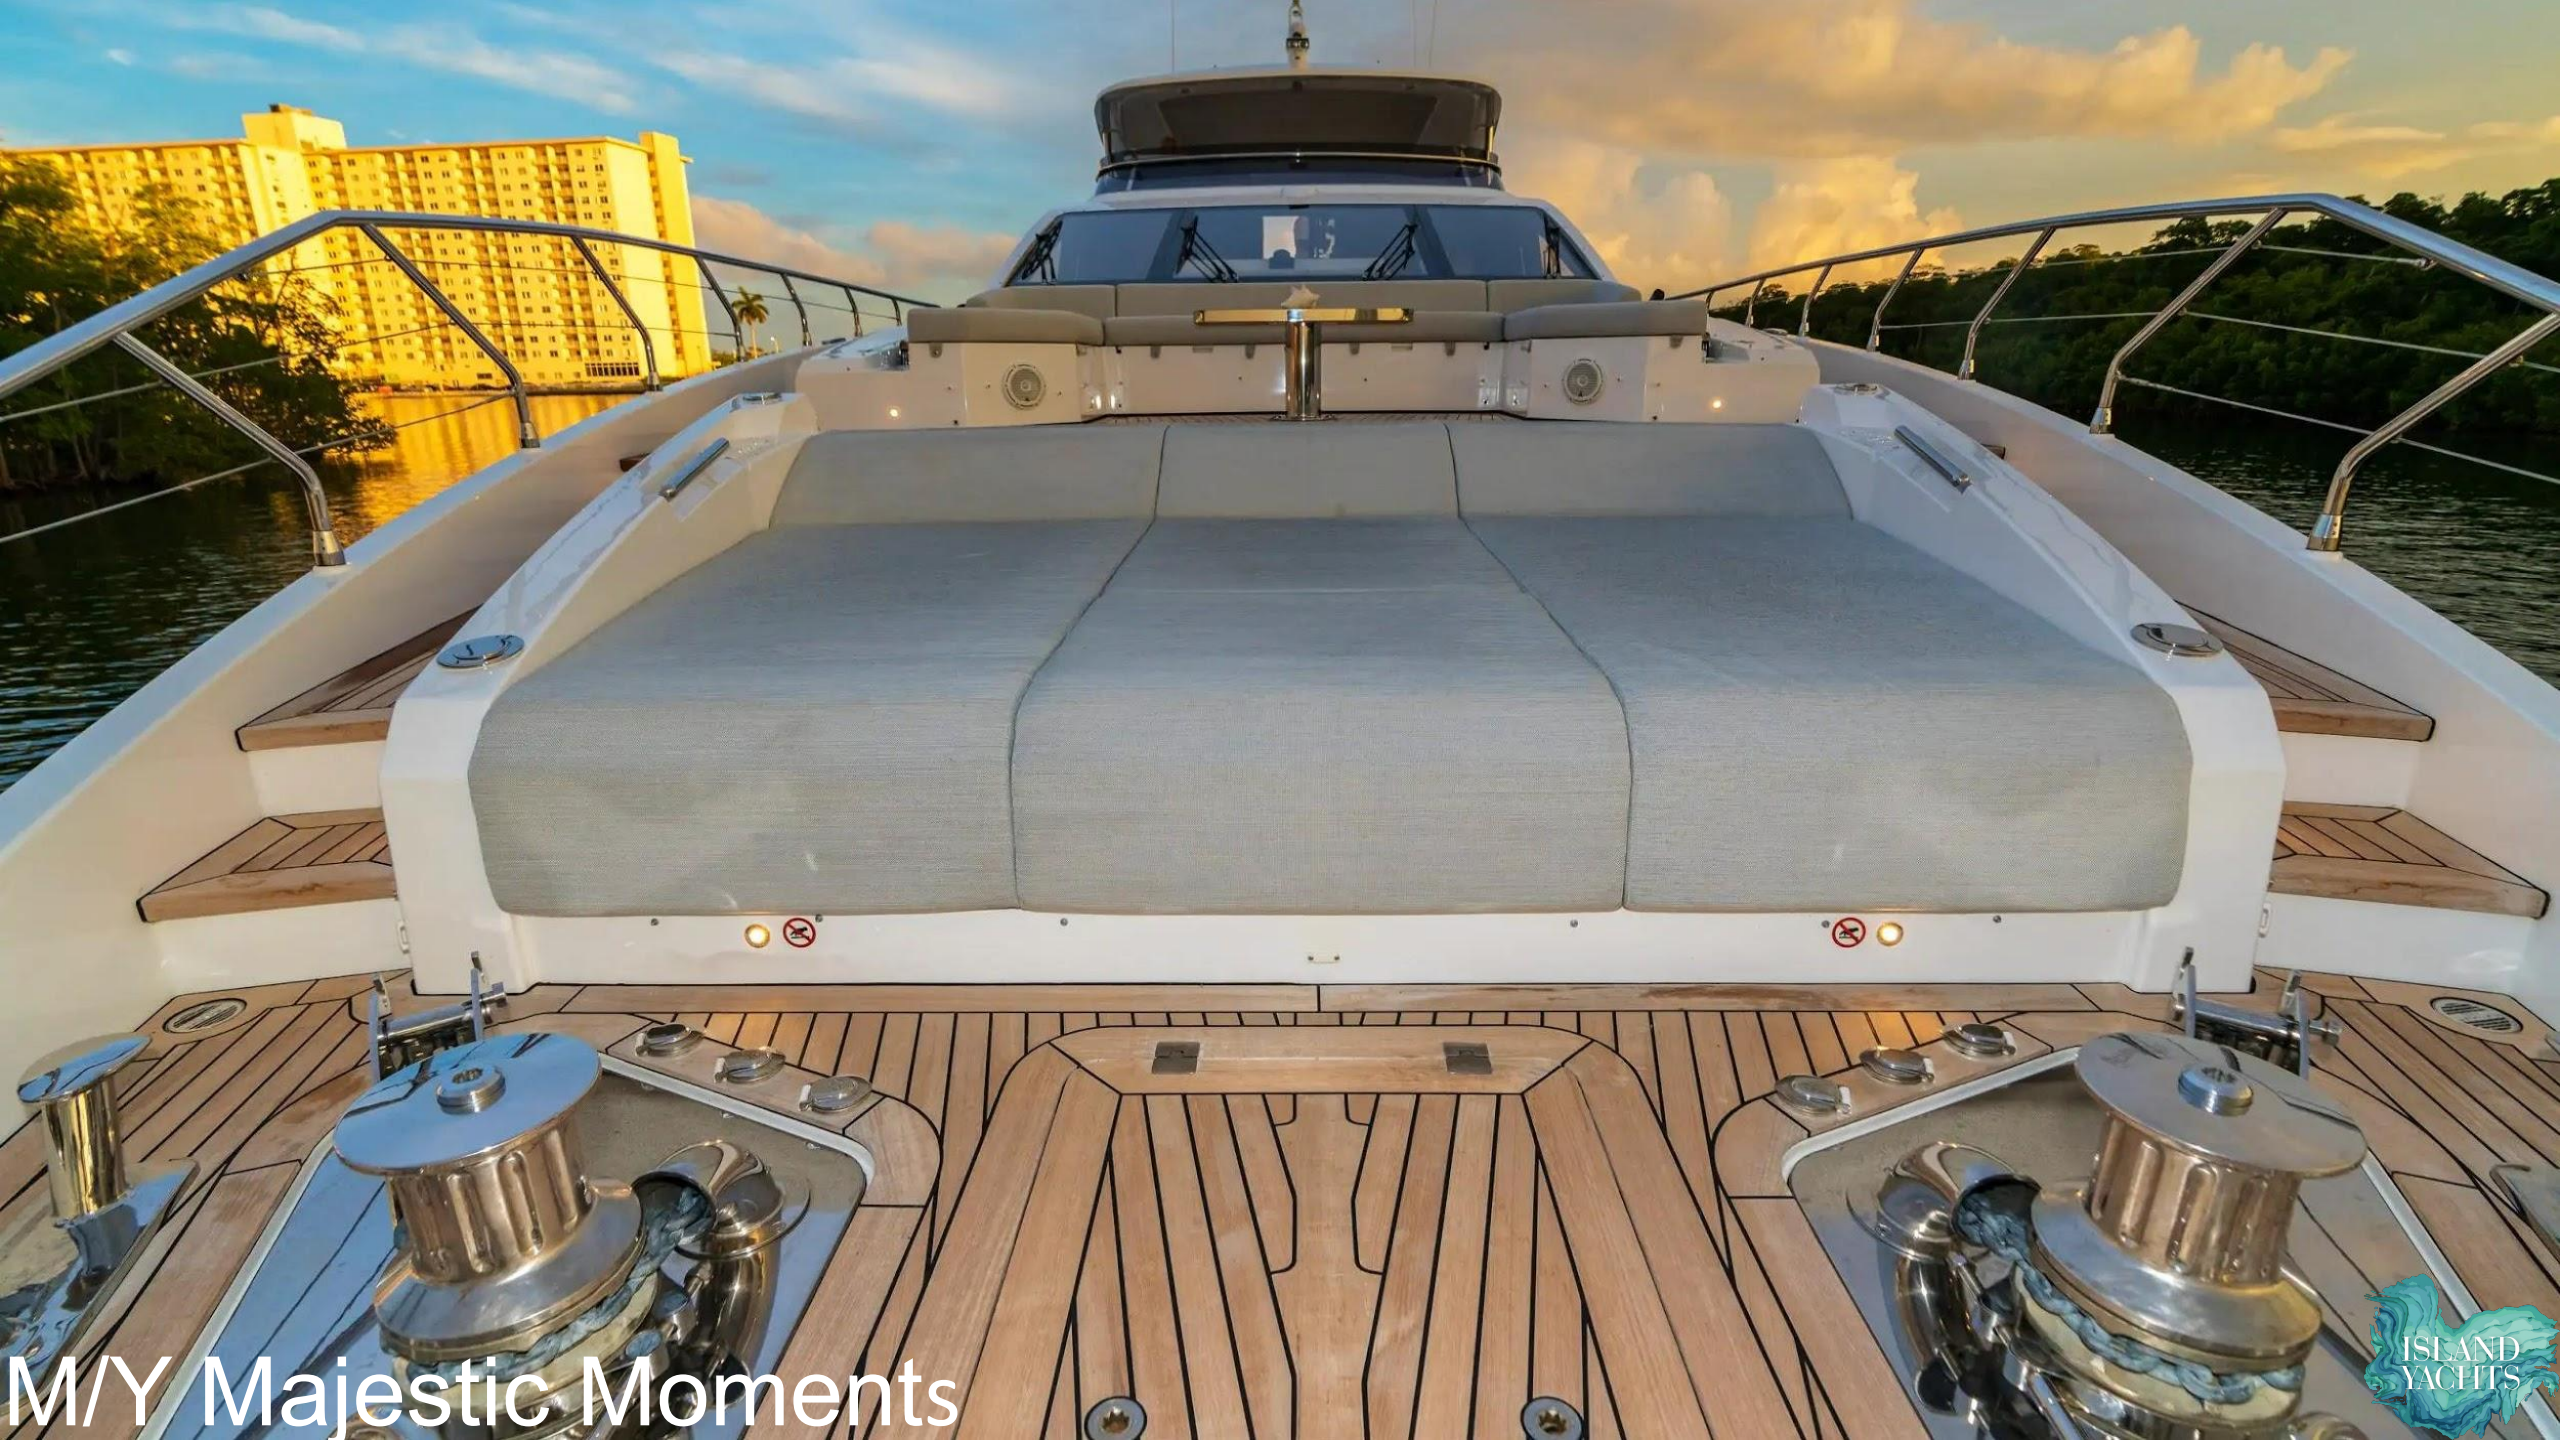

M/Y Majestic Moments